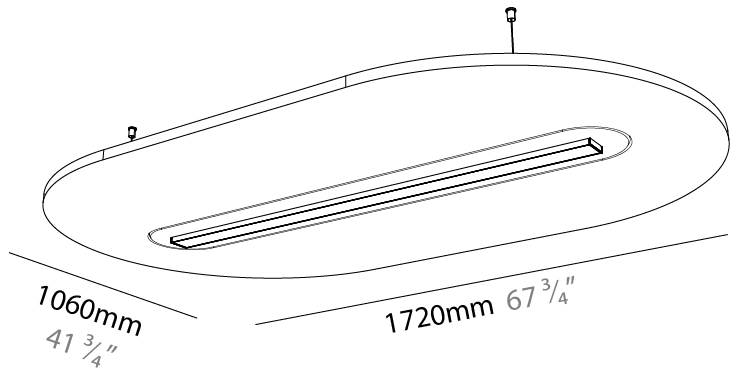

Holder Finish: [SSR / BKV / CWI / CRY / HAB / LAG / UFT / ITA / RUA / RUR / MIC / FTG / MYG / TWT / LOD / PUS / FRO / FUP / KIA / POP / BLS / SPG / MEY / GOH / GUM / CHC / COM / ABZ / JAG](#)

Accent Finish: [OPL / MPM / CMP / BKR / WHR / GCL / WWR / WWL / WDA](#)
Acoustic Finish: [SFW / CYW / SEE / SYN / MTS / PMB / TTN / CYB / STO / DPE / BES / SHB / ARE / ANE / VRD / CRF](#)

Fixture Material: [Acoustic / Aluminum / PMMA](#)

Primary Material: [Acoustic](#)

Cable Details: [2000mm/78 3/4" or 6000mm/236 1/4" Cable, - Transparent](#)

ELECTRICAL

Lamp Type: LED
Input Wattage (W): 47.3
Total Output Wattage (W): 42.7
Dimming: [Non-dimming / DALI Dimming / MATTER Dimming](#)
Driver Included: No
Driver Location: Remote
Driver Class: Class 2
Input Voltage (V): 120 - 277
Upon Request: [0 - 10V Dimming / Phase Dimming](#)

LED

Color Temperature (°K): [2700 / 3000 / 3500 / 4000](#)
Max. Delivered Lumen (lm): Max 6567
Nominal Lumen (lm): Max 7840
CRI: >90 CRI
Lamp Life (hrs): 50000

OPTICAL

RATINGS AND CERTIFICATIONS

Certified By: Certified for North American Standards

© 2026, T 1800-388-3382, F 416-247-9319, www.zaneen.com

Available for International specifications by adding 'INT' at the end of the existing Model #. For assistance on 'custom' specifications, contact zteam@zaneen.com. In a constant effort to supply the best product, we reserve the right to change specifications or materials without notice. The most recent specification sheets are found at zaneen.com