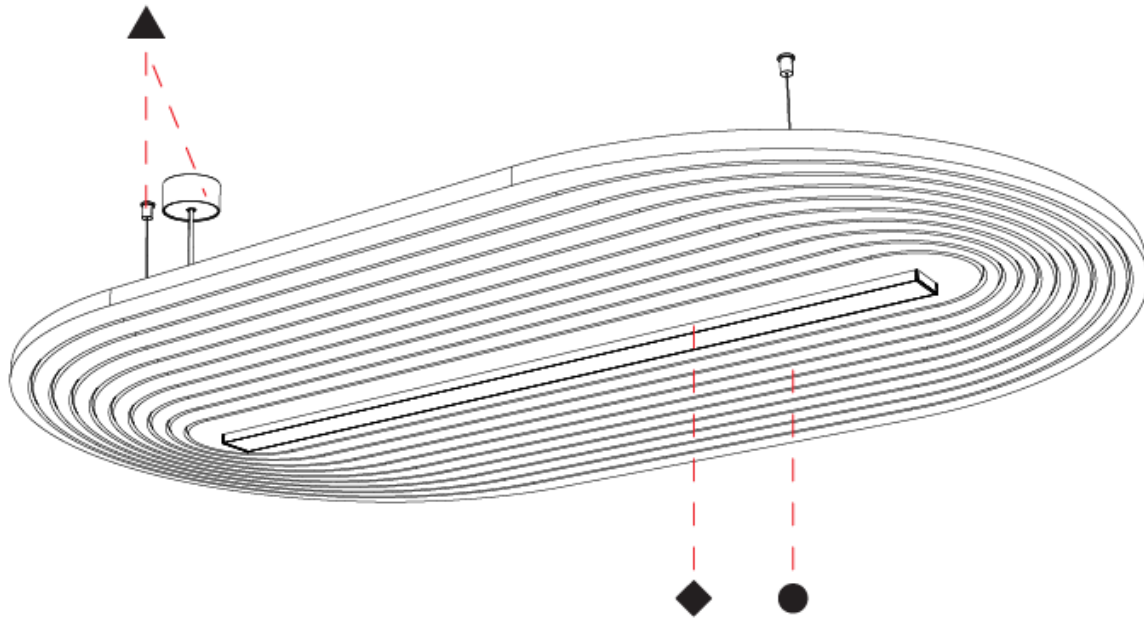

SERENII ROUND SUSPENSION

A3001186-

PROJECT	_____
TYPE	_____
SPECIFIER	_____
QUANTITY	_____
DATE	_____

A